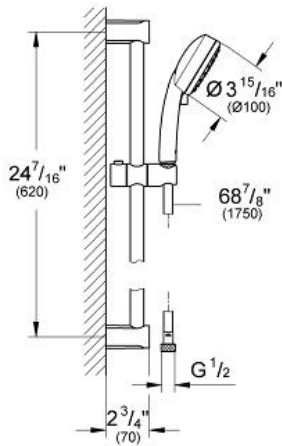

NEW TEMPESTA  
COSMOPOLITAN 100  
Shower Rail Set 2 Sprays  
MODEL # 26076002

Pure Freude an Wasser

GROHE America, Inc | 200 North Gary Avenue, Suite G, Roselle, IL 60172  
Phone: +1 (800) 444-7643 | Fax: +1 (800) 225-2778 | us-customerservice@grohe.com

**Product Description:**  
**Shower Rail Set 2 Sprays**

**Standard Specification:**

- Consisting of:
- New Tempesta Hand shower (26 046)
- 24" shower bar (27 521)
- RelaxaFlex 69" plastic shower hose (28 154)
- **GROHE EcoJoy** 1.75 gpm (6.6 l/min) flow limiter
- **GROHE DreamSpray** perfect spray pattern
- **GROHE StarLight** chrome finish
- **SpeedClean**® anti-lime system
- Inner WaterGuide for a longer life
- Min. recommended pressure: 15 psi